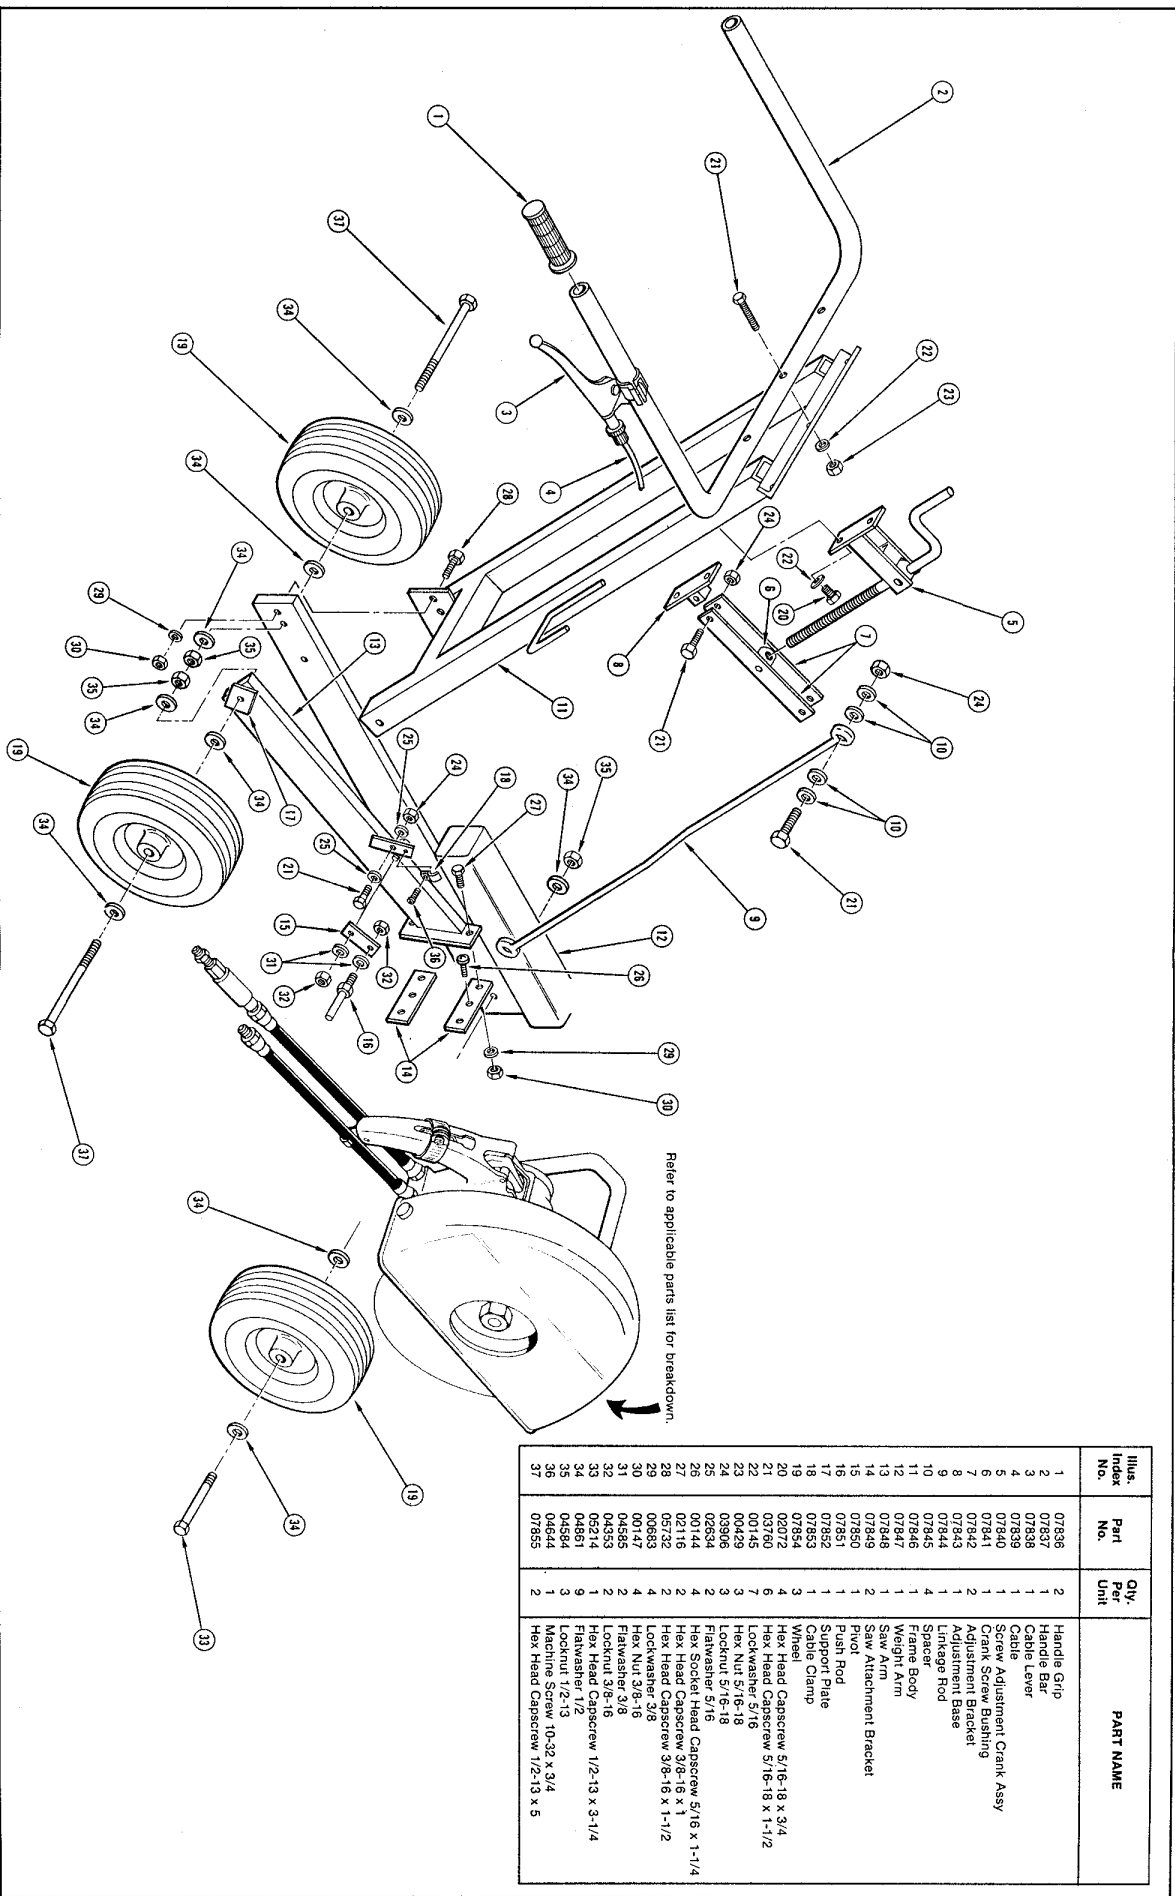

**STANLEY**<sup>®</sup>

helps you do things right

**Stanley Hydraulic Tools**

Division of The Stanley Works

3810 S.E. Naef Road

Milwaukie, Oregon 97222

Phone: 503/659-5660

Telex: 360771

## PARTS LIST

**07468**

**PART NO. 07468**

**SLAB SAW  
CART**

Illus. Index No.	Part No.	Qty. Per Unit	PART NAME
1	07836	2	Handle Grip
2	07833	1	Handle Bar
3	07838	1	Cable Lever
4	07839	1	Cable
5	07840	1	Crank Adjustment Crank Assy
6	07841	1	Screw Adjustment Bracket
7	07842	2	Adjustment Base
8	07843	1	Adjustment Bushing
9	07844	1	Linkage Rod
10	07845	4	Spacer
11	07846	1	Frame Body
12	07847	1	Weight Arm
13	07848	1	Hex Arm
14	07849	1	Saw Attachment Bracket
15	07850	2	Pivot
16	07851	1	Push Rod
17	07852	1	Support Plate
18	07853	1	Cable Clamp
19	07854	3	Wheel
20	02072	4	Hex Head Capscrew 5/16-18 x 3/4
21	03790	6	Hex Head Capscrew 5/16-18 x 1-1/2
22	00145	3	Lockwasher 5/16
23	00429	3	Hex Nut 5/16-18
24	03948	3	Forkpin 5/16
25	02834	2	Flatwasher 5/16
26	00144	4	Hex Socket Head Capscrew 5/16 x 1-1/4
27	02116	2	Hex Head Capscrew 3/8-16 x 1
28	05732	2	Hex Head Capscrew 3/8-16 x 1-1/2
29	00683	4	Lockwasher 3/8
30	00147	4	Hex Nut 3/8-16
31	04353	2	Flatwasher 3/8
32	05214	2	Locknut 3/8-16
33	06214	1	Hex Head Capscrew 1/2-13 x 3-1/4
34	04851	3	Flatwasher 1/2
35	04851	3	Flatwasher 1/2
36	04644	1	Machine Screw 10-32 x 3/4
37	07855	2	Hex Head Capscrew 1/2-13 x 5