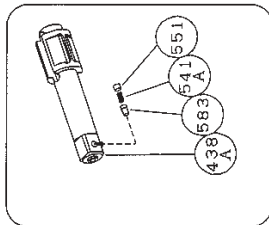

PARTS LIST FOR PULSE TOOL

SPW-550S-1 IN-LINE GRIP 3/8" SQ DRIVE

SPW-550SD-1 IN-LINE GRIP 1/4" HEX

SPW-550SD-1
"D" SPINDLE

SPW-550S-1
SPW-550SD-1

SIoux TOOLS INC.

2901 FLOYD BOULEVARD ■ PO BOX 507 ■ SIOUX CITY, IOWA 51102-0507 USA ■

Printed In U.S.A.

PARTS LIST FOR PULSE TOOL

SPW-550S-1 IN-LINE GRIP 3/8" SQ DRIVE

SPW-550SD-1 IN-LINE GRIP 1/4" HEX

Fig. No.	Part No.	Description
	601477	Ass'y Housing (SPW-550S-1)
	601478	Ass'y Housing (SPW-550SD-1)

Fig. No.	Part No.	Description
	601459	Ass'y Front Case

Includes the following parts:

490	601434	Spindle Bushing
593	601467	Front Case
L01	601328	Plug

Common Parts:

131	601487	Reverse Valve
133	601488	Reverse Valve Sheet
134	601489	Reverse Valve Spring
135	601430	Reverse Valve Lever
165	601431	Stop Ring
207	601461	Rotor
208	601176	Rotor Blade (Set of 9)
209	601481	Cylinder (Includes figures B05, B06)
210	601495	Cylinder Upper Plate
211	601496	Cylinder Lower Plate (Includes figure B07)
255	601499	Motor Fastening Nut
388	601500	Spring Holder (SPW-550SD-1)
440	601501	Ring (SPW-550SD-1)
541	601104	Button Retainer Spring
625	601502	Bit Cover (SPW-550SD-1)
651	601361	Hanger
664	601416	Finder Spring (SPW-550SD-1)
A01	601009	Ball Bearing
A02	601010	Ball Bearing
B05	601428	Spring Pin
B06	601427	Spring Pin
B07	601084	Spring Pin
B08	601424	Needle Roller
C08	601425	"O" Ring
C09	601425	"O" Ring (2)*
J01	601001	Ball (2)*
J02	601001	Ball
Z01	601420	Name Plate for SPW-550S-1
Z01	601407	Name Plate for SPW-550SD-1

Not Shown:

601283	Wrench Hex 1.5mm
601421	Wrench Hex 5mm
601503	Warning Label

*Order Quantity As Required

SIOUX TOOLS INC.

2901 FLOYD BOULEVARD ■ PO BOX 507 ■ SIOUX CITY, IOWA 51102-0507 USA ■

FURNISH CATALOG, SERIAL, AND MODEL NUMBER WHEN ORDERING PARTS