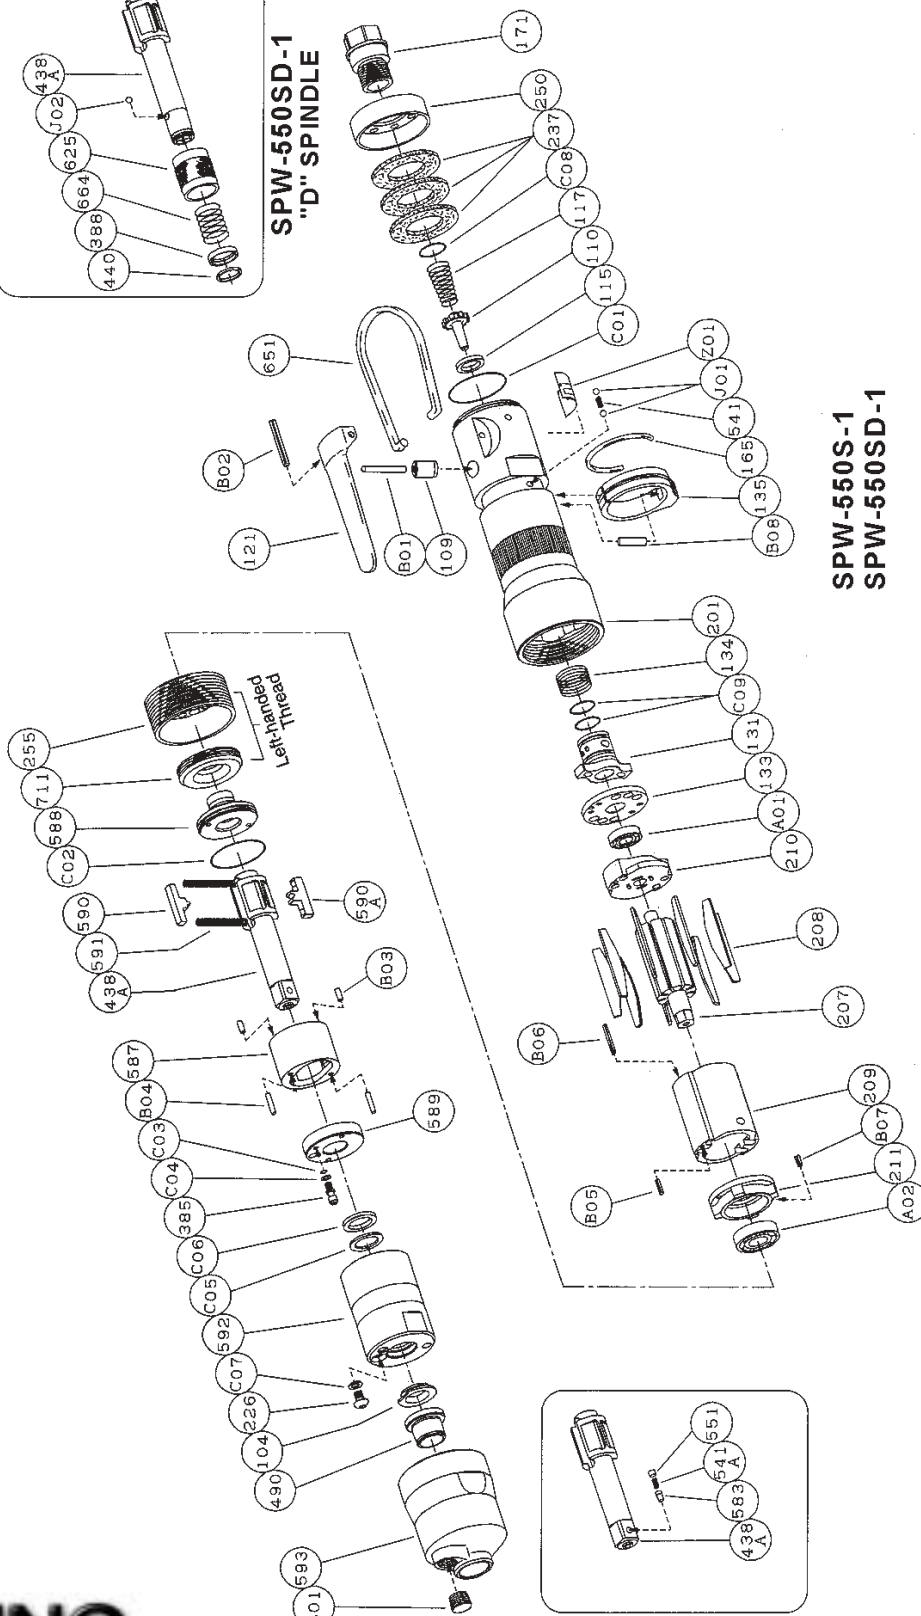

PARTS LIST FOR PULSE TOOL

SPW-550S-1 IN-LINE GRIP 3/8" SQ DRIVE

SPW-550SD-1 IN-LINE GRIP 1/4" HEX

SPW-550SD-1
"D" SPINDLE

SPW-550S-1
SPW-550SD-1

SIoux TOOLS INC.

2901 FLOYD BOULEVARD ■ PO BOX 507 ■ SIOUX CITY, IOWA 51102-0507 USA ■

Printed In U.S.A.

PARTS LIST FOR PULSE TOOL

SPW-550S-1 IN-LINE GRIP 3/8" SQ DRIVE

SPW-550SD-1 IN-LINE GRIP 1/4" HEX

Fig. No.	Part No.	Description
	601477	Ass'y Housing (SPW-550S-1)
	601478	Ass'y Housing (SPW-550SD-1)

Includes the following parts:

109	601484	Throttle Valve Bushing
110	601485	Throttle Valve
115	601486	Throttle Valve Sheet
117	601020	Throttle Valve Spring
121	601422	Throttle Valve Lever
171	601490	Inlet Joint (PT)
171	601491	Inlet Joint (NPT)
201	601479	Housing (SPW-550S-1)
201	601480	Housing (SPW-550SD-1)
237	601497	Muffler Pad (3)*
250	601498	Exhaust Cover
B01	601423	Needle Roller
B02	601331	Spring Pin
C01	601426	"O" Ring

601456	Ass'y Oil Cylinder (SPW-550S-1)
601457	Ass'y Oil Cylinder (SPW-550SD-1)

Includes the following parts:

104	601107	Bushing
226	601094	Oil Plug
385	601433	Adjusting Screw
438A	601463	Spindle (Includes figures 541A, 551, 583) (SPW-550S-1)
438A	601464	Spindle (SPW-550SD-1)
541A	601104	Button Retainer Spring (SPW-550S-1)
551	601105	Plug (SPW-550S-1)
583	601106	Retainer Button (SPW-550S-1)
587	601177	Oil Cylinder
588	601436	Oil Cylinder Upper Plate
589	601437	Oil Cylinder Lower Plate
590	601178	Spindle Blade
590A	601179	Spindle Blade
591	601113	Blade Spring (2)*
592	601466	Cylinder Case
711	601440	Cylinder Cover
B03	601038	Needle Roller (2)*
B04	601037	Needle Roller (2)*
C02	601061	"O" Ring
C03	601062	"O" Ring
C04	601015	Back Up Ring
C05	601011	Back Up Ring
C06	601046	"X" Ring
C07	601064	"O" Ring