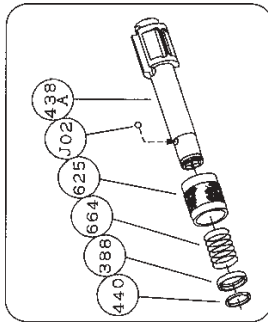

PARTS LIST FOR PULSE TOOL

SPW-550S-1 IN-LINE GRIP 3/8" SQ DRIVE

SPW-550SD-1 IN-LINE GRIP 1/4" HEX

SPW-550SD-1
"D" SPINDLE

SPW-550S-1
SPW-550SD-1

SIoux TOOLS INC.

2901 FLOYD BOULEVARD ■ PO BOX 507 ■ SIOUX CITY, IOWA 51102-0507 USA ■

Printed In U.S.A.

PARTS LIST FOR PULSE TOOL

SPW-550S-1 IN-LINE GRIP 3/8" SQ DRIVE

SPW-550SD-1 IN-LINE GRIP 1/4" HEX

Fig. No.	Part No.	Description
	601477	Ass'y Housing (SPW-550S-1)
	601478	Ass'y Housing (SPW-550SD-1)

Fig. No.	Part No.	Description
	601459	Ass'y Front Case

Includes the following parts:

490	601434	Spindle Bushing
593	601467	Front Case
L01	601328	Plug

Common Parts:

131	601487	Reverse Valve
133	601488	Reverse Valve Sheet
134	601489	Reverse Valve Spring
135	601430	Reverse Valve Lever
165	601431	Stop Ring
207	601461	Rotor
208	601176	Rotor Blade (Set of 9)
209	601481	Cylinder (Includes figures B05, B06)
210	601495	Cylinder Upper Plate
211	601496	Cylinder Lower Plate (Includes figure B07)
255	601499	Motor Fastening Nut
388	601500	Spring Holder (SPW-550SD-1)
440	601501	Ring (SPW-550SD-1)
541	601104	Button Retainer Spring
625	601502	Bit Cover (SPW-550SD-1)
651	601361	Hanger
664	601416	Finder Spring (SPW-550SD-1)
A01	601009	Ball Bearing
A02	601010	Ball Bearing
B05	601428	Spring Pin
B06	601427	Spring Pin
B07	601084	Spring Pin
B08	601424	Needle Roller
C08	601425	"O" Ring
C09	601425	"O" Ring (2)*
J01	601001	Ball (2)*
J02	601001	Ball
Z01	601420	Name Plate for SPW-550S-1
Z01	601407	Name Plate for SPW-550SD-1

Not Shown:

601283	Wrench Hex 1.5mm
601421	Wrench Hex 5mm
601503	Warning Label

*Order Quantity As Required

SIOUX TOOLS INC.

2901 FLOYD BOULEVARD ■ PO BOX 507 ■ SIOUX CITY, IOWA 51102-0507 USA ■

FURNISH CATALOG, SERIAL, AND MODEL NUMBER WHEN ORDERING PARTS