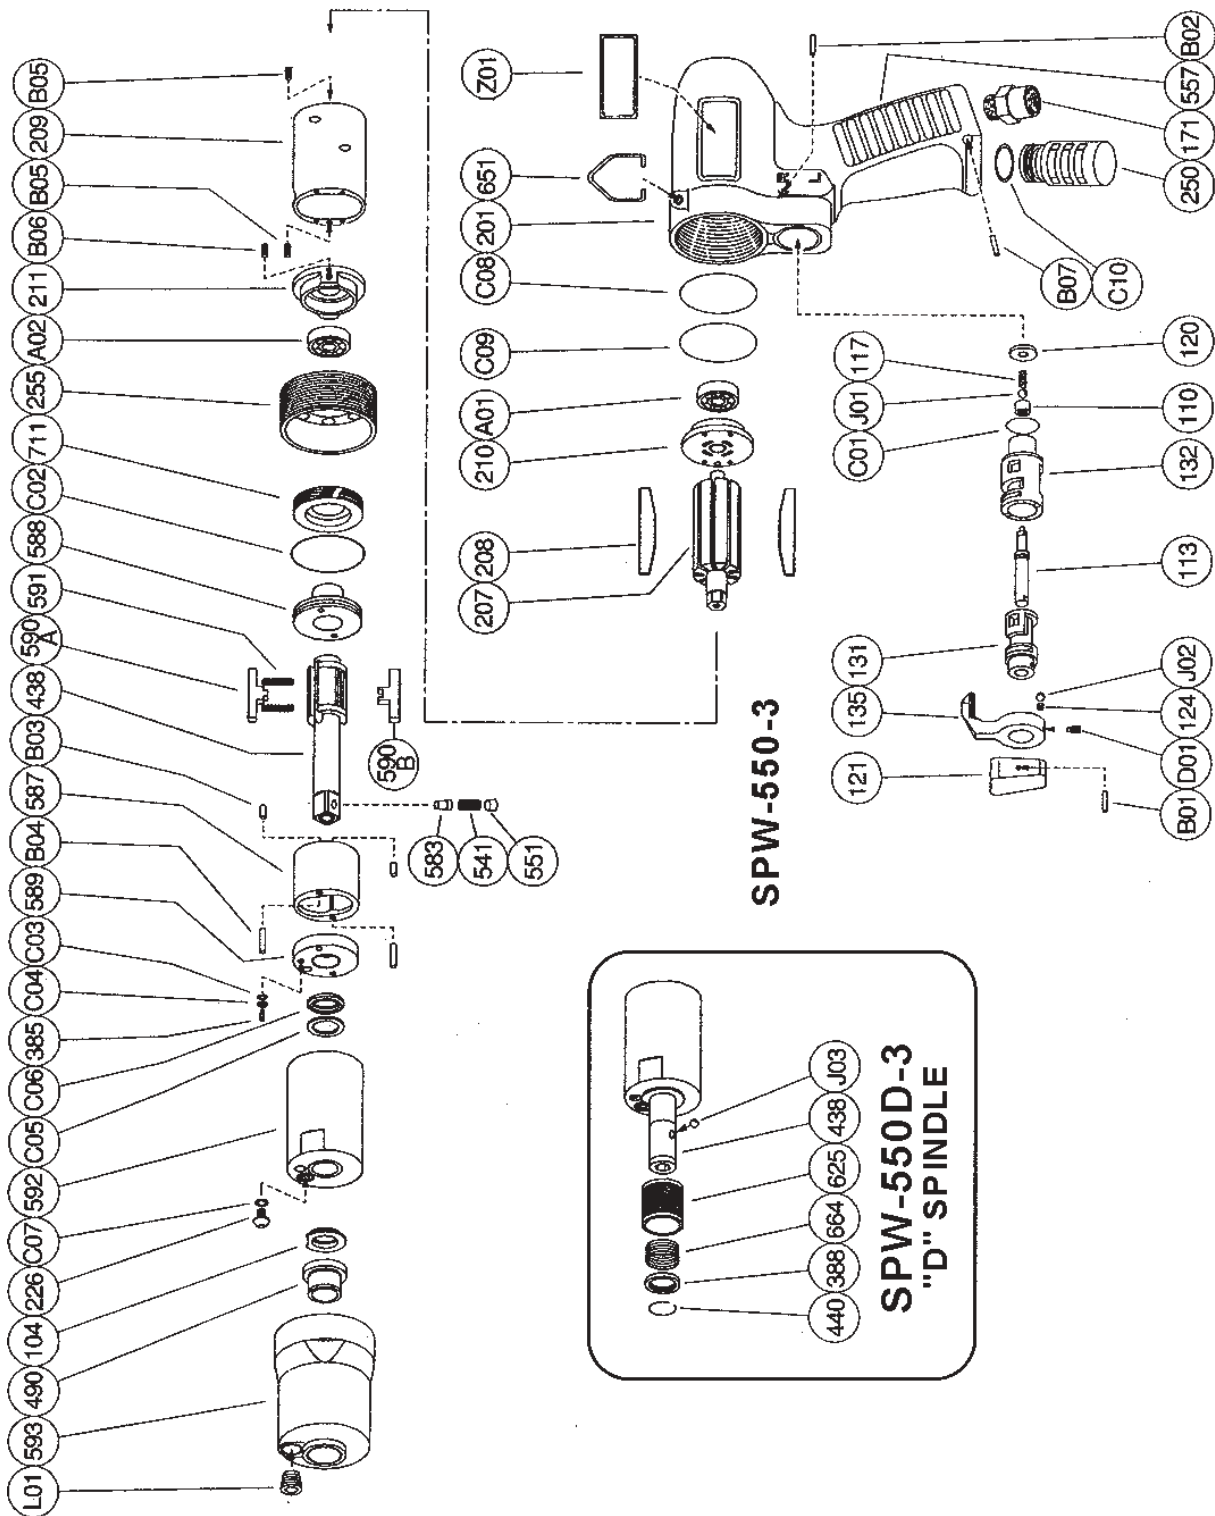

**PARTS LIST FOR PULSE TOOL**  
**SPW-550-3 PISTOL GRIP 3/8" SQ DRIVE**  
**SPW-550D-3 PISTOL GRIP 1/4" HEX**

Form Z618  
 Date 4-00/A  
 Page 1 of 2

**SIoux**  
**TOOLS INC.**

2901 FLOYD BOULEVARD ■ PO BOX 507 ■ SIOUX CITY, IOWA 51102-0507 USA ■

# PARTS LIST FOR PULSE TOOL

## SPW-550D-3 PISTOL GRIP 1/4" HEX

Fig. No.	Part No.	Description
	601455	Ass'y Housing
<b>Includes the following parts:</b>		
110	601120	Throttle Valve
113	601121	Throttle Valve Rod
117	601122	Throttle Valve Spring
120	601123	Throttle Valve Cover
121	601108	Throttle Valve Lever
124	601109	Knock Spring
131	601124	Reverse Valve
132	601125	Reverse Valve Bushing
135	601110	Reverse Valve Lever
171	601445	Inlet Bushing (PT)
171	601446	Inlet Bushing (NPT)
201	601460	Housing
B01	601087	Spring Pin
B02	601021	Grooved Pin
C01	601055	"O" Ring
D01	601089	Set Screw
J01	601002	Urethane Ball
J02	601001	Ball

<b>Not Shown:</b>	
601283	Wrench Hex 1.5mm
601421	Wrench Hex 5mm
601327	Driver Bit (75mm)(SPW-550D-3)
601503	Warning Label

\*Order Quantity As Required

2901 FLOYD BOULEVARD ■ PO BOX 507 ■ SIOUX CITY, IOWA 51102-0507 USA ■