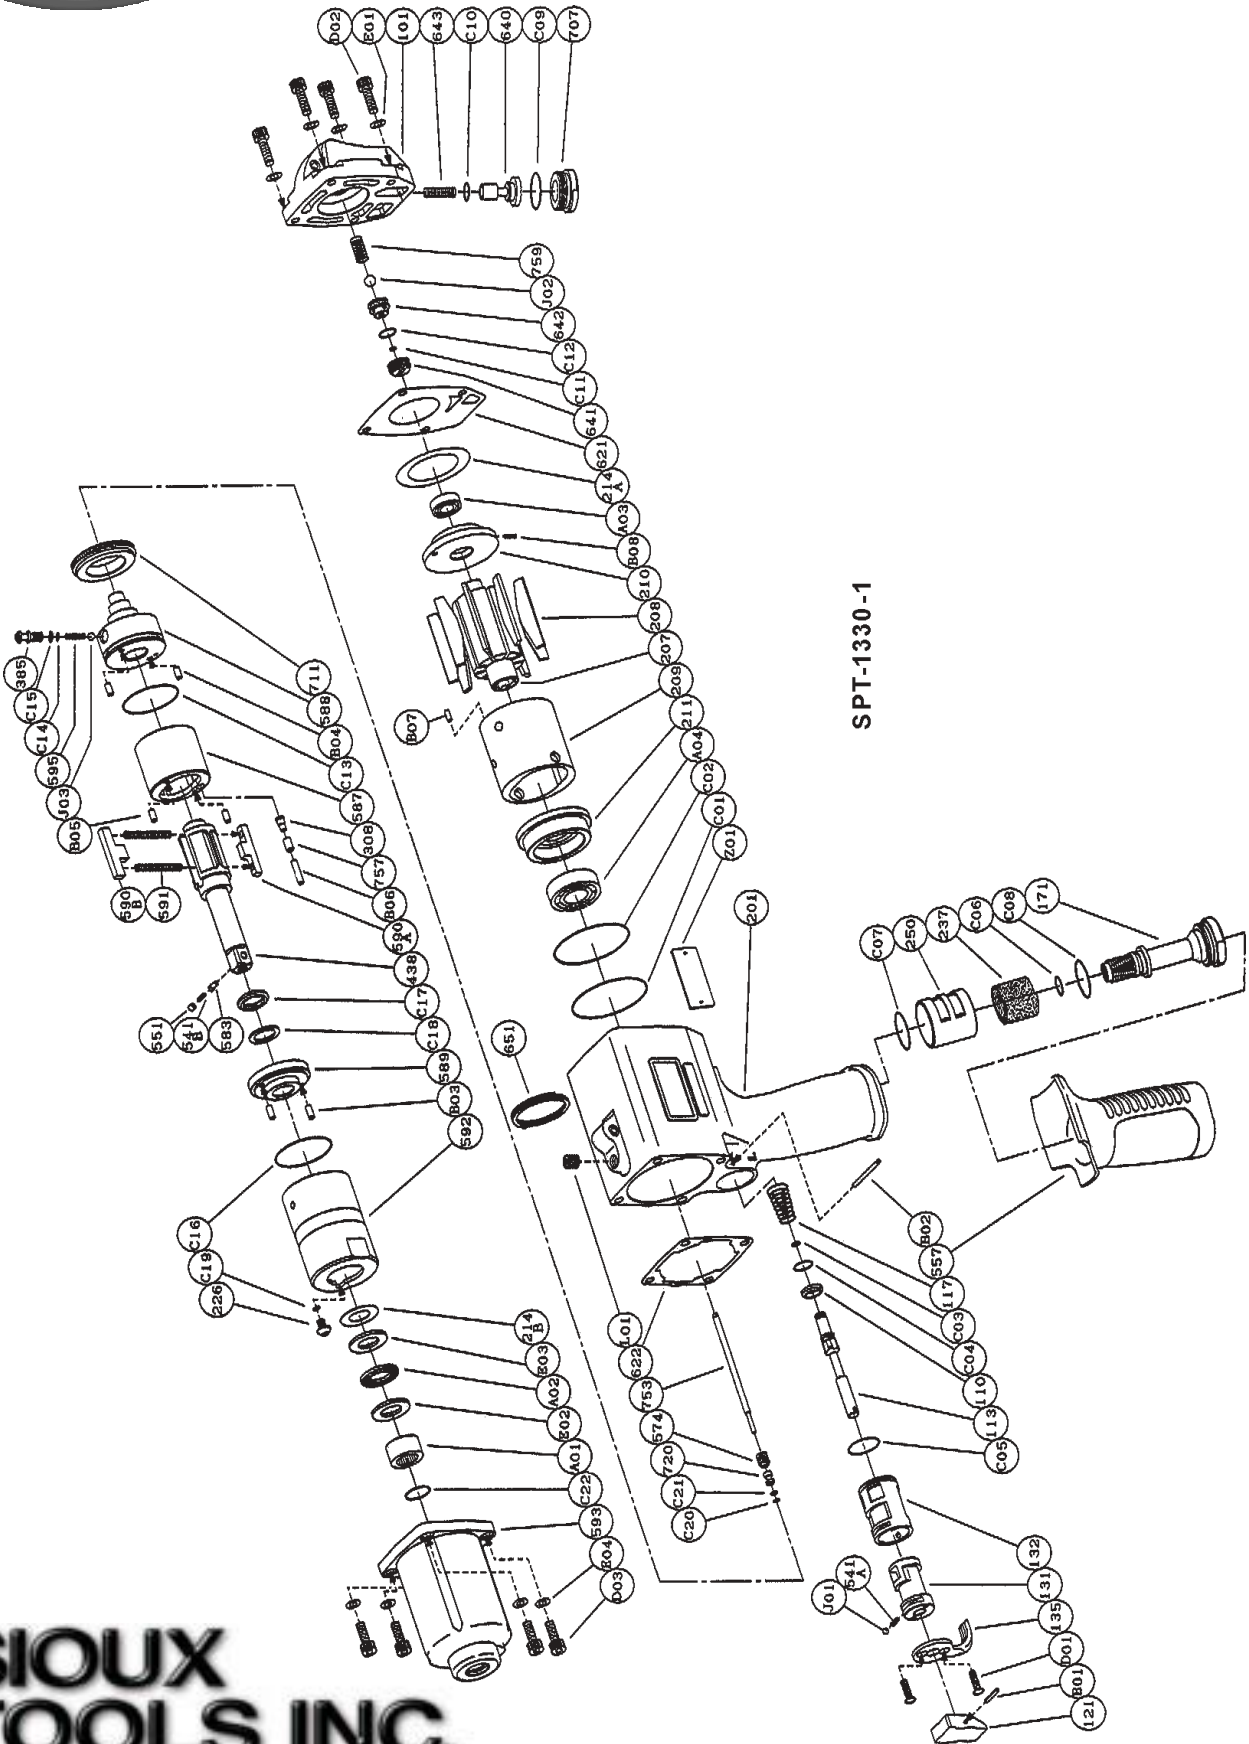

PARTS LIST FOR SPT-1330-1 PISTOL, MET, 3/8" SQ DRIVE

Form Z615
Date 10-00/A
Page 1 of 2

SIoux TOOLS INC.

2901 FLOYD BOULEVARD ■ PO BOX 507 ■ SIOUX CITY, IOWA 51102-0507 USA ■

Printed In U.S.A.

PARTS LIST FOR SPT-1330-1 PISTOL, MET, 3/8" SQ DRIVE

Fig. Part
No. No. Description
601770 Ass'y—Housing (SPT-1330-1)

Includes the following parts:

110 601171 Throttle Valve
113 601645 Throttle Valve Rod
117 601020 Throttle Valve Spring
121 601108 Throttle Valve Lever
131 601646 Reverse Valve
132 601647 Reverse Valve Bushing
135 601172 Reverse Valve Lever
171 601173 Inlet Joint (PT)
171 601174 Inlet Joint (NPT)
201 601786 Housing
237 601166 Muffler Pad
250 601175 Exhaust Cover
541A 601104 Button Retainer Spring
B01 601087 Spring Pin
B02 601022 Grooved Pin
C01 601629 "O" Ring
C02 601629 "O" Ring
C03 601069 "O" Ring
C04 601050 "O" Ring
C05 601059 "O" Ring
C06 601054 "O" Ring
C07 601060 "O" Ring
C08 601060 "O" Ring
D01 601016 Cap Screw (2)*
J01 601001 Ball
L01 601079 Plug

601772 Ass'y—Oil Cylinder (SPT-1330-1)

Includes the following parts:

226 601094 Oil Plug
308 601791 Spacer
385 601781 Adjusting Screw
438 601780 Spindle (Includes fig 541B, 551, 583)
541B 601099 Button Retainer Spring
551 601100 Plug
574 601202 Bolt Holder
583 601101 Retainer Button
587 601656 Oil Cylinder

Fig. Part
No. No. Description
588 601790 Oil Cylinder Upper Plate
589 601264 Oil Cylinder Lower Plate
590A 601637 Spindle Blade
590B 601638 Spindle Blade
591 601639 Blade Spring (2)*
592 601789 Cylinder Case
595 601778 Torque Adjusting Spring
711 601632 Cylinder Cover
720 601184 Piston
757 601633 Needle
B03 601024 Grooved Pin (2)*
B04 601040 Needle Roller (2)*
B05 601040 Needle Roller (2)*
B06 601788 Needle Roller
C13 601627 "O" Ring
C14 601049 "O" Ring
C15 601773 Backup Ring
C16 601610 "O" Ring
C17 601047 "X" Ring
C18 601013 Back Up Ring
C19 601064 "O" Ring
C20 601062 "O" Ring
C21 601015 Back Up Ring
J03 601001 Ball