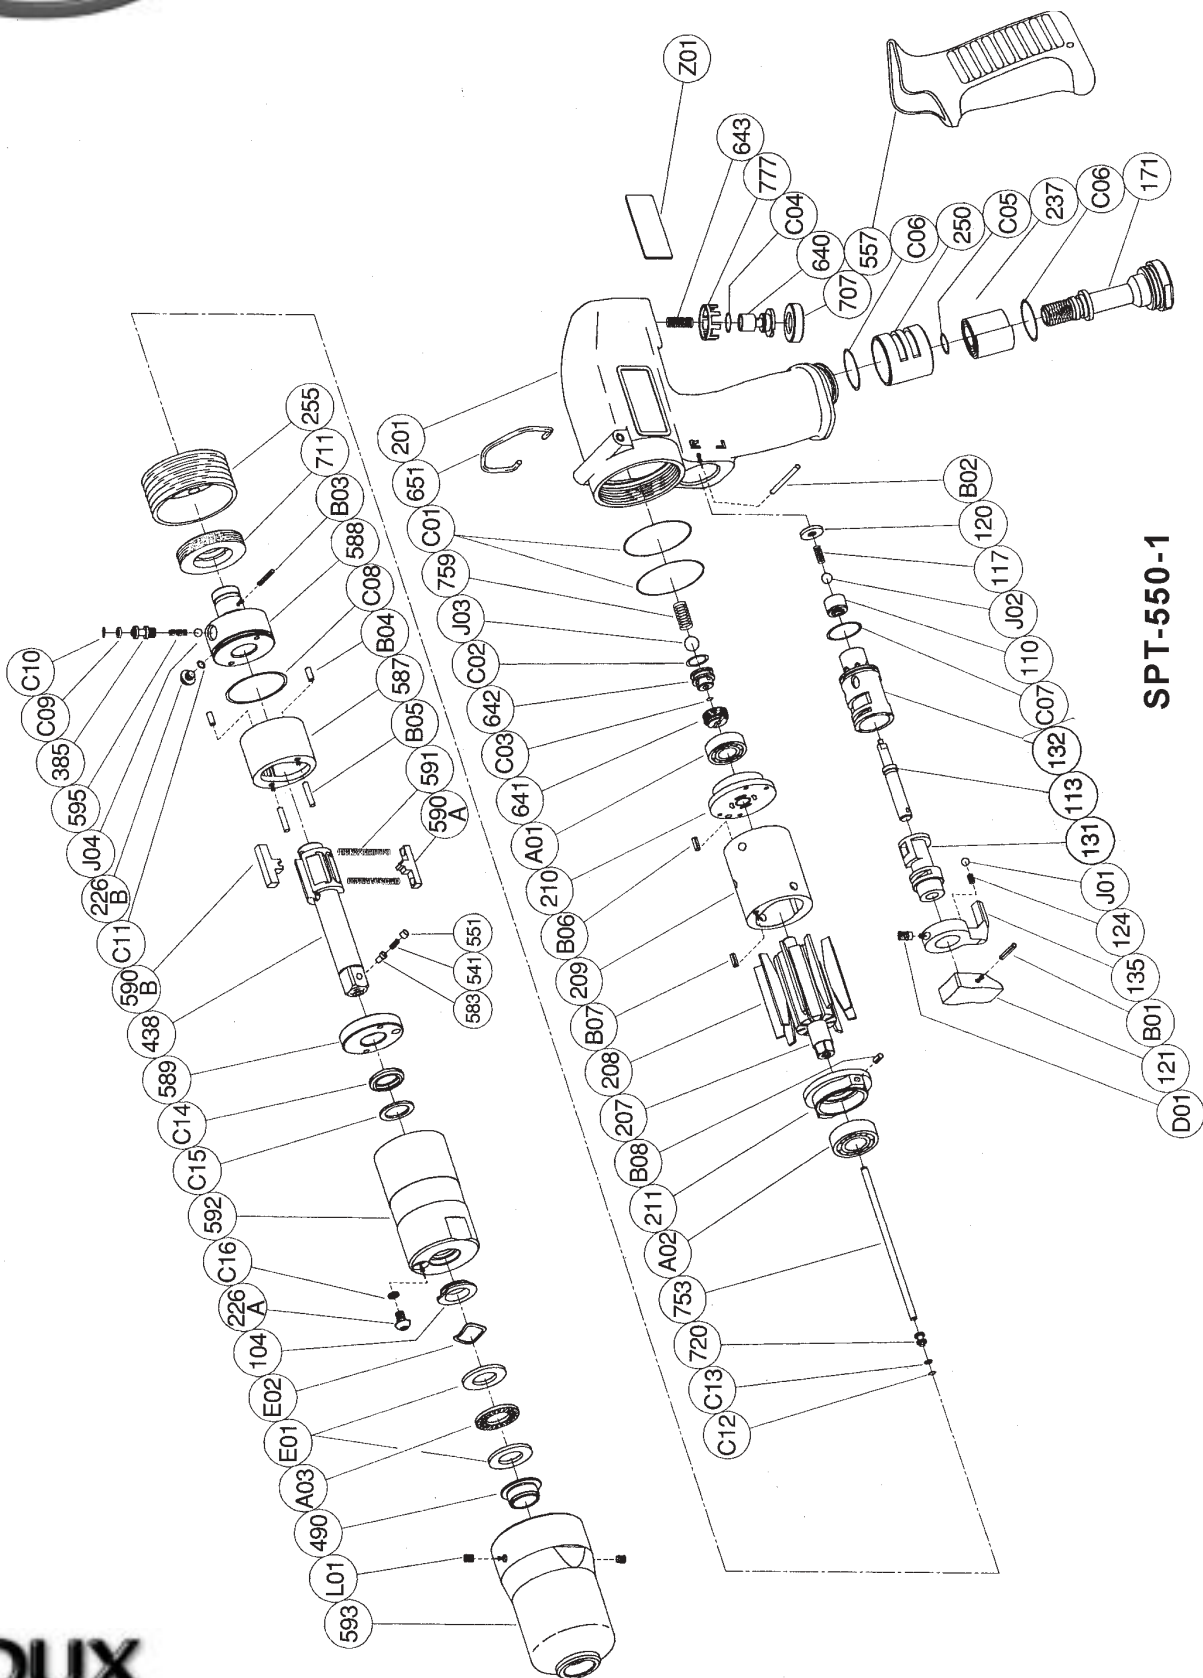

# PARTS LIST FOR PULSE TOOL SPT-550-1 PISTOL, MTC, 3/8" SQ DRIVE

Form Z609  
Date 4-00/A  
Page 1 of 2

SPT-550-1

# PARTS LIST FOR PULSE TOOL SPT-550-1 PISTOL, MTC, 3/8" SQ DRIVE

Fig. No.	Part No.	Description
	601289	Ass'y Housing (SPT-550-1)

**Includes the following parts:**

110	601120	Throttle Valve
113	601121	Throttle Valve Rod
117	601122	Throttle Valve Spring
120	601123	Throttle Valve Cover
121	601108	Throttle Valve Lever
124	601109	Knock Spring
131	601124	Reverse Valve
132	601125	Reverse Valve Bushing
135	601110	Reverse Valve Lever
171	601186	Inlet Joint (NPT)
171	601185	Inlet Joint (PT)
201	601217	Housing
237	601188	Muffler Pad
250	601189	Exhaust Cover
557	601129	Rubber Protector
640	601234	Stop Valve
641	601209	Stop Valve Front Cover
642	601210	Stop Valve Rear Cover
643	601235	Stop Valve Spring (Black)
707	601236	Valve Cover
759	601239	Return Spring
777	601240	Collar
B01	601087	Spring Pin
B02	601021	Grooved Pin
C01	601066	"O" Ring (2)*
C02	601077	"O" Ring
C03	601063	"O" Ring
C04	601051	"O" Ring
C05	601076	"O" Ring
C06	601057	"O" Ring (2)*
C07	601055	"O" Ring
D01	601089	Set Screw
J01	601001	Ball
J02	601002	Urethane Ball
J03	601003	Ball

Fig. No.	Part No.	Description
590A	601178	Spindle Blade
590B	601179	Spindle Blade
591	601113	Blade Spring (2)*
592	601220	Cylinder Case
595	601233	Torque Adjusting Spring
711	601237	Cylinder Cover
720	601190	Piston
B03	601036	Needle Roller
B04	601038	Needle Roller (2)*
B05	601037	Needle Roller (2)*
C08	601061	"O" Ring
C09	601049	"O" Ring
C10	601014	Back Up Ring
C11	601064	"O" Ring
C12	601062	"O" Ring
C13	601015	Back Up Ring
C14	601046	"X" Ring
C15	601012	Back Up Ring
C16	601064	"O" Ring
J04	601001	Ball

**Not Shown:**

601283	Wrench Hex 1.5MM
601285	Wrench Hex 2MM
601503	Warning Label

\*Order Quantity As Required

FURNISH CATALOG, SERIAL, AND MODEL NUMBER WHEN ORDERING PARTS

**SIoux  
TOOLS INC.**

2901 FLOYD BOULEVARD ■ PO BOX 507 ■ SIOUX CITY, IOWA 51102-0507 USA ■