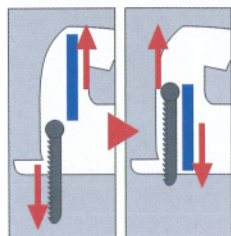

Jigsaw

Easy handling for comfortable cutting

EY4541X Cordless Jigsaw

14.4V

- High capacity 3 Ah Li-ion battery
- Compact size (LxHxW): 10-5/8" x 6-31/32" x 2-31/64"
- Light weight: 4.8 lbs.
- Low handle position: height 6-31/32"
- Strokes per minute: 0-2,400/min
- Length of stroke: 25/32"
- Cutting performance: in wood dia.9/16", in mild steel dia.15/64" in aluminium dia.3/8"
- Low vibration: Counter balance mechanism
- Ergonomic design for comfortable cutting
- 4 stage pendulum action
- Cutting angle adjustment (0°-45°)
- Air blow function keeps cutting line clear
- Charging Time (using EY0L80B charger)*: Usable: 35 minutes Full: 50 minutes
- Electronic Performance Monitoring System
- LED work light
- Max. thickness of mounting blade: 0.05"

REVOLITHIUM **NEW**

3Ah Li-ion

Typical Application

- General construction • Carpentry

EY4541X: Battery pack and battery charger are not included.

Use with vacuum cleaner to collect dust

Cutting Circles

Cutting Angle adjustment (0°-45°)

Low-vibration design with a low center of gravity for stable cutting work

Counter Balance Mechanism

The EY4541 makes your work easier with a low center of gravity that allows for easy handling and damping of vibrations that occur during cutting.