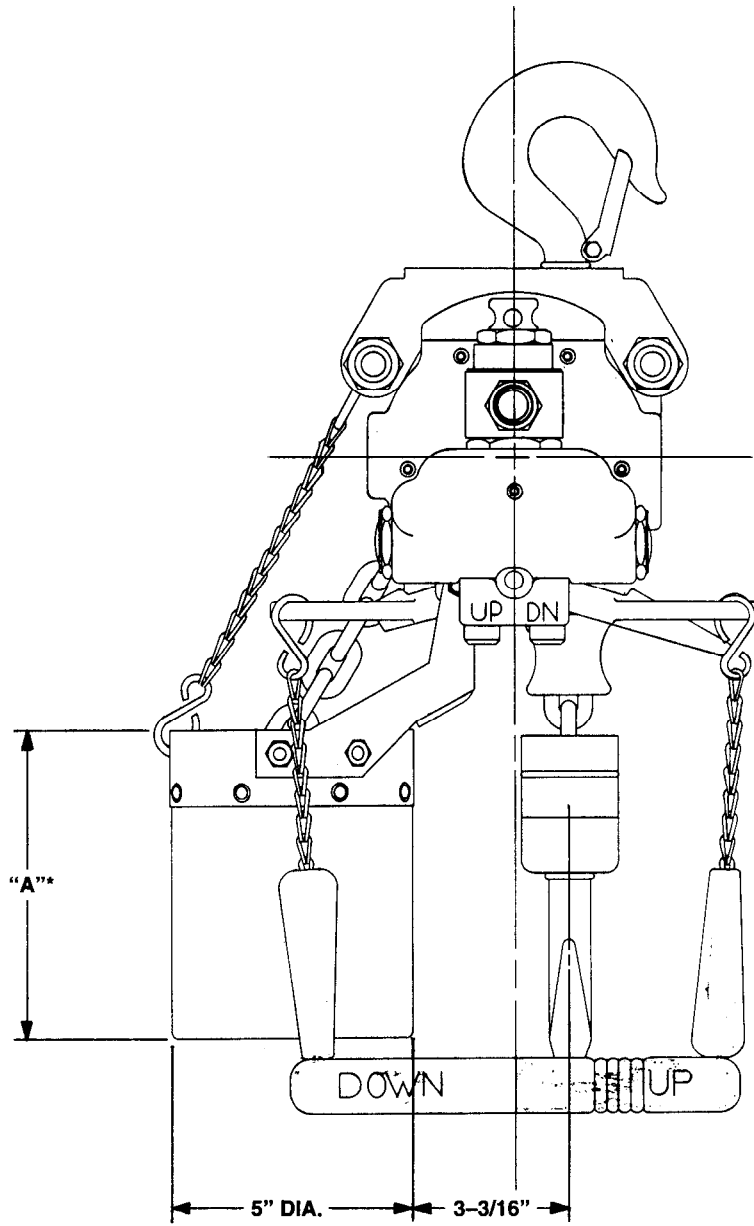

CHAIN BASKET ASSEMBLY NUMBER	CHAIN CAPACITY	CHAIN BASKET NUMBER	BASKET MATERIAL	"A"
43441-1	10'	43440-1	CANVAS	6 1/2"
43441-2	20'	43440-2	CANVAS	10 1/2"
43441-3	40'	43440-3	CANVAS	18 1/2"
49800-10	10'	36384-4	STEEL	13"
49800-20	20'	36384-5	STEEL	16"
49800-30	30'	36384-6	STEEL	18"
49800-40	40'	36384-8	STEEL	22"
49800-60	60'	36384-9	STEEL	28"
49800-80	80'	36384-11	STEEL	37"
49800-100	100'	36384-12	STEEL	44"

**CHAIN BASKET ASSEMBLY & INSTALLATION
SERIES 7790 1-TON AND 2-TON MODELS**

* SEE TABLE ON FRONT PAGE FOR DIMENSION