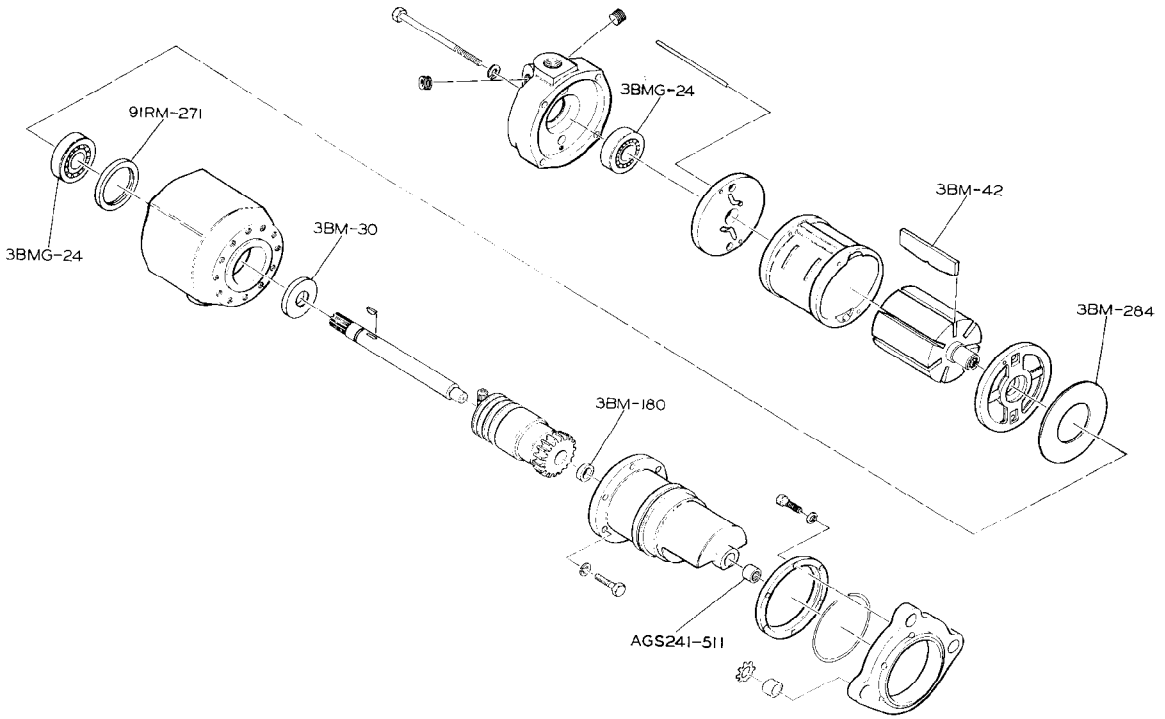

Genuine

Ingersoll-Rand Replacement Parts

3BM-TK2 TUNE-UP KIT

(Dwg. TPA1176-1)

This GENUINE Ingersoll-Rand Tune-up Kit contains the following parts:

PART NUMBER	PART NAME (Description)	QUANTITY
3BM-42	Vane	7
3BMG-24	Rotor Bearing	2
3BM-30	Drive Shaft Collar	1
3BM-284	Front Motor Gasket	1
91RM-271	Seal	1
3BM-180	Drive Housing Thrust Washer	1
AGS241-511	Drive Housing Bearing	1

For further information refer to the following form:

Starter Model	3BM
Parts Bulletin	P5846