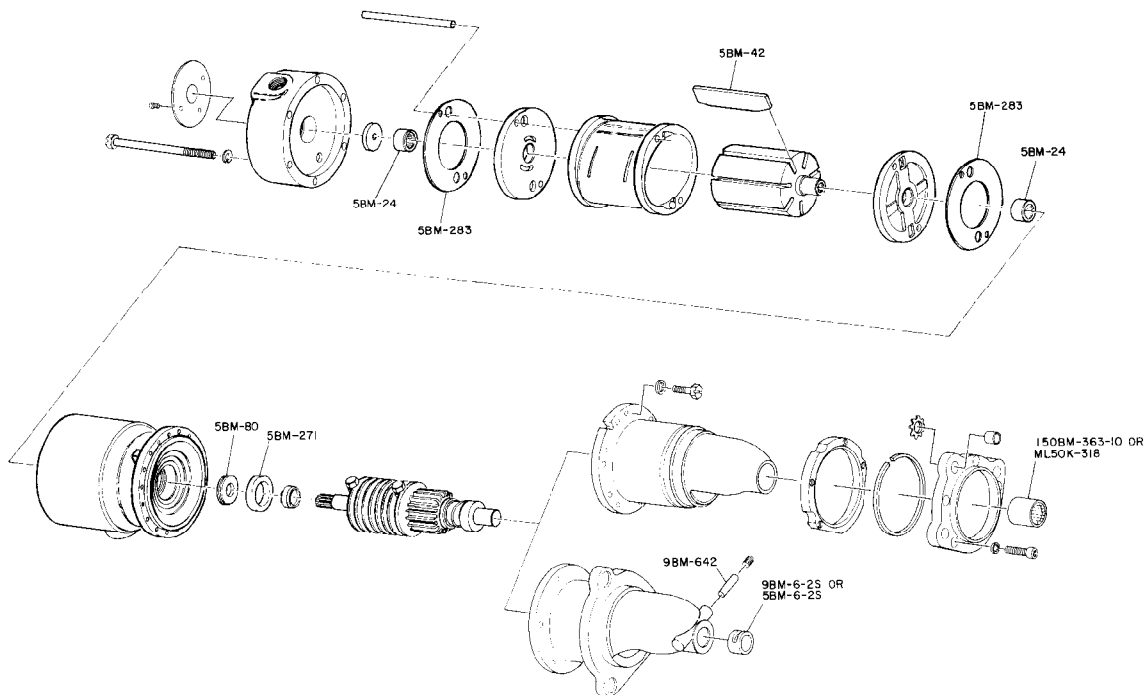

## 5BM-TK2 TUNE-UP KIT

(Dwg.TPA1175)

This GENUINE Ingersoll-Rand Tune-up Kit contains the following parts:

PART NUMBER	PART NAME (Description)	QUANTITY
5BM-283	Motor Gasket	2
5BM-42	Vane	7
5BM-24	Rotor Bearing	2
5BM-271	Housing Grease Seal	1
5BM-80	Drive Shaft Thrust Washer	1
150BM-363-10	Drive Housing Bearing	1
ML50K-318	Drive Housing Bearing	1
9BM-6-2S	Drive Housing Bushing	1
5BM-6-2S	Drive Housing Bushing	1
9BM-642	Bushing Oiler	1