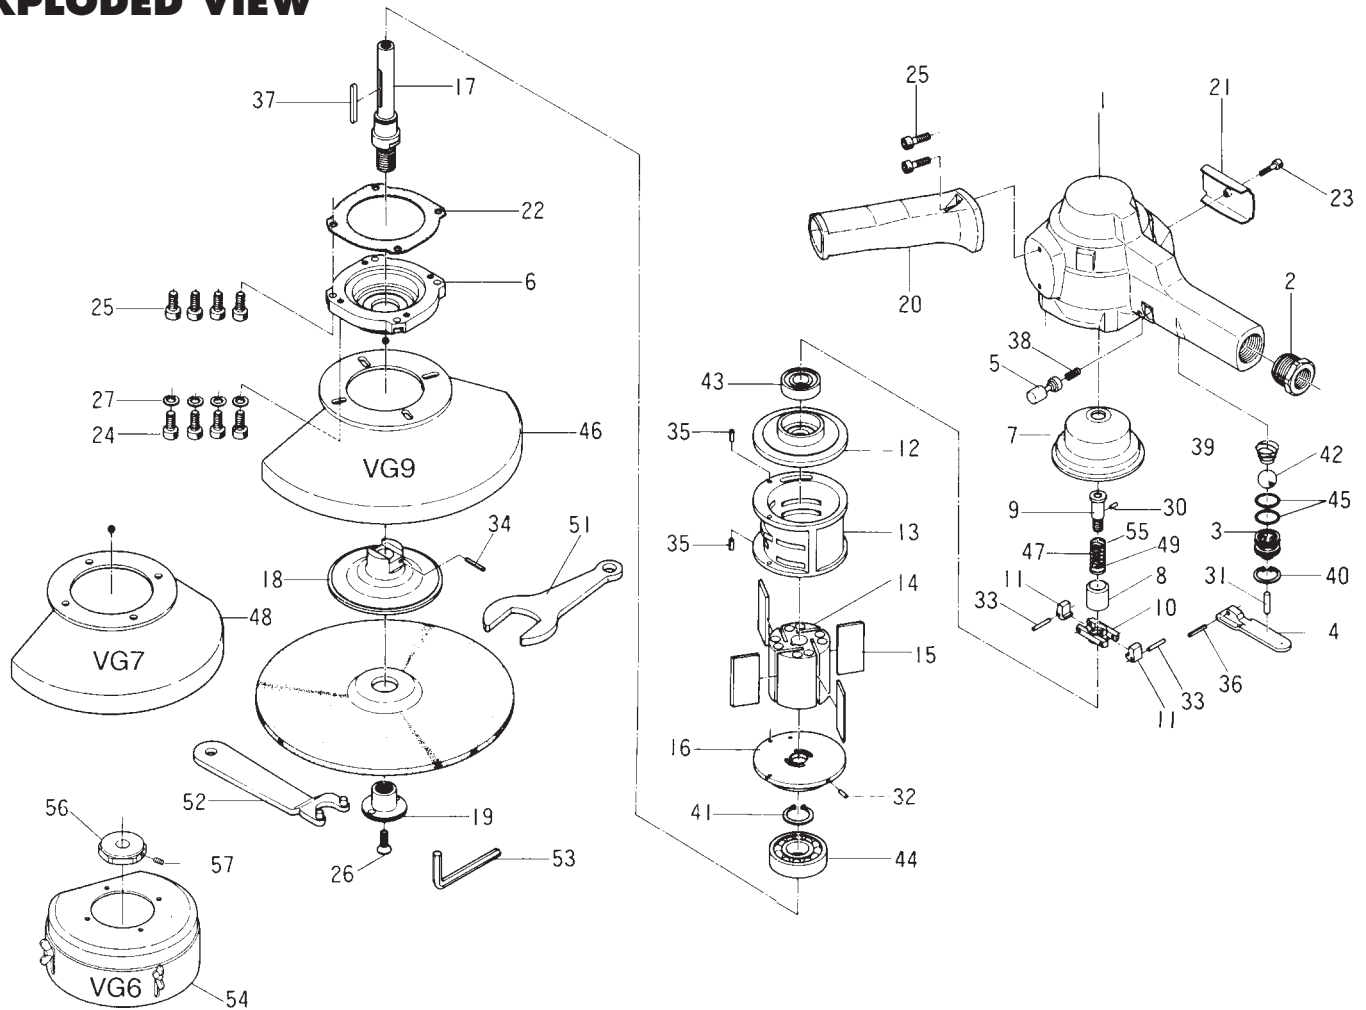

VG6-45, VG7-76, VG9-59 VERTICAL GRINDERS

EXPLODED VIEW

PARTS LIST — FOR REFERENCE ONLY

Index Number	Part Number	Description	Qty.
1	523-025-1	Casing	1
2	523-091-0	Air Inlet Bushing	1
3	523-101-0	Valve Bushing	1
4	566-107-5	Valve Lever	1
5	585-765-1	Safety Pin	1
6	523-012-1	Head Cover	1
7	523-013-0	Inner Cover	1
8	593-170-3	Governor Valve	1
9	593-176-3	Governor Spindle	1
10	591-181-6	Governor Cage	1
11	593-183-3	Governor Weight	2
12	523-285-0	Rear Plate	1
13	523-286-0	Cylinder	1
14	518-287-6	Rotor	1
15	518-288-6	Blade	4
16	523-289-0	Front Plate	1
17	523-390-0	Wheel Spindle (Out)	1
18	592-393-4	Wheel Holder Flange (B/F)	1
19	518-394-7	Wheel Nut Flange	1
20	523-720-0	Dead Handle	1

Index Number	Part Number	Description	Qty.
41	979-117-0	Outer Snap Ring (20)	1
42	981-216-0	Ball (Black-5/8)	1
43	982-242-0	Ball Bearing (6202Z)	1
44	982-344-0	Ball Bearing (6304Z)	1
45	990-916-0	O-Ring (SNS-18)	2
46	523-770-0	Wheel Guard	1 ■
47	976-342-0	Spring (13.6 x 17.5 x 1.4)	1 ■
48	523-770-3	Wheel Guard	1 ○
49	976-339-0	Spring (13.5 x 19 x 1.6)	1 ○
54	523-895-6	Cap Wheel Guard Assembly	1 ▼
55	976-338-0	Spring (13.3 x 30 x 1.0)	1 ▼
56	892-035-1	Spacer (Cup Wheel)	1 ▼
57	953-114-0	Allen Head Flat Point Screw (M4 x 14)	1 ▼
ACCESSORIES			
51	936-524-0	Spanner (24)	1
52	938-057-0	Spanner (6 x 30 x 170)	1
53	939-105-0	Allen Wrench (4mm)	1
58	936-077-0	Spanner (50 x 6 x 120)	1 ▼