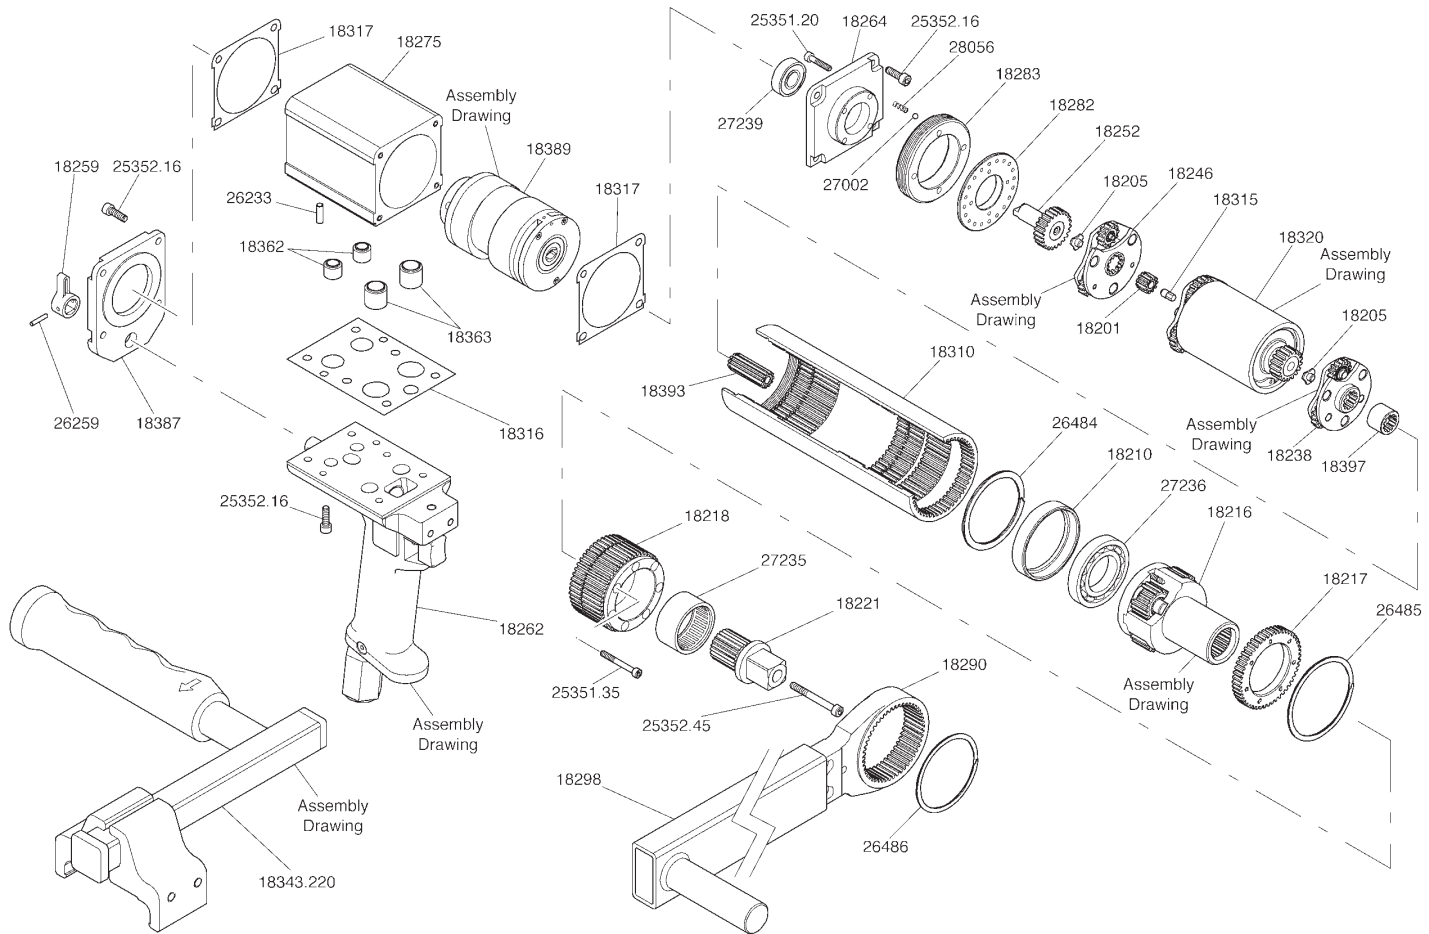

ADT-T1200-3 72MM PNEUTORQUE 3/4" SQ. DR. AUTO 2 SPEED

EXPLODED VIEW

PARTS LIST — FOR REFERENCE ONLY

Index Number	Description	Qty.	Index Number	Description	Qty.
18201	GEAR SUN 5:1 20DP	1	18320	AUTO 2 WAY ASSY 3.5:1 GEAR	1
18205	RETENTION PLUG SUN GEAR 20DP	2	18343.220	LIFTING HANDLE ASSY	1
18210	HOUSING FOR BALL RACE	1	18362	INLET SEALING RING	2
18216	CARRIER ASSY 5:1 FINAL STAGE	1	18363	EXHAUST SEALING RING	2
18217	RETENTION PLATE 20DP GEARFORM	1	18387	AIR MOTOR REAR COVER PLATE NEW DESIGN	1
18218	BEARING NOSE 20DP	1	18389	AIR MOTOR CASSETTE BOLTED DESIGN	1
18221	SQ DR 3/4" 20DP REPLACEABLE	1	18393	SUN GEAR FINAL PT2000	1
18238	3.5:1 FINAL MULTI-STAGE CARRIER	1	18397	SUPPORT SLEEVE FOR 18393	1
18246	3:1 MULTI-STAGE ASSY 20DP	1	25351.20	SCREWS M4 x 20mm LONG	4
18252	3:1 SHORT MOTOR DRIVE PINION	1	25351.35	SCREWS M4 x 35mm LONG	7
18259	MOTOR DIRECTION CONTROL	1	25352.16	SCREWS M5 x 16mm LONG	14
18262	AIR MOTOR HANDLE ASSY	1	25352.45	SCREWS M5 x 45mm LONG	1
18264	AIR MOTOR FRONT PLATE 72mm	1	26233	PIN DOWEL 5 DIA x 16 LONG	2
18275	AIR MOTOR ALUMINIUM BODY	1	26259	PIN DOWEL 3 DIA x 16 LONG	1
18282	INDEX RING	1	26484	CIRCLIP 60mm INTERNAL	1
18283	THREADED LOCK RING	1	26485	CIRCLIP 64mm EXTERNAL	1
18290	REACTION ADAPTOR SPLINED	1	26486	CIRCLIP 60mm EXTERNAL	1
18298	REACTION TUBE WITH PEG	1	27002	STEEL BALL 3/16" DIA	4
18310	AUTO 2 SPEED ANNULUS	1	27235	NEEDLE ROLLER BEARING	1
18315	AUTO 2 SPEED HEX ADAPTOR	1	27236	BALL RACE 30ID x 550D x 9WIDE	1
18316	GASKET AIR MOTOR HANDLE	1	27239	BALL RACE OD28 ID12 W8	1
18317	GASKET FOR COVER PLATE	2	28056	SPRING COMP LEE	4