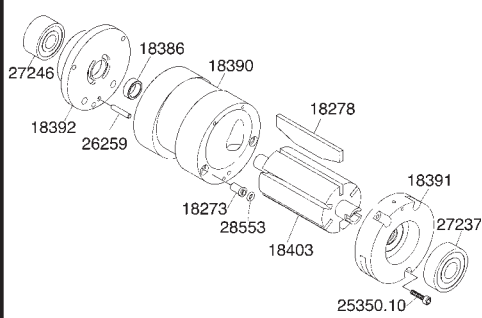

AIR MOTOR CASING ASSEMBLY 18389

18273	AIR MOTOR EXHAUST PISTON	2
18278	AIR MOTOR ROTOR VANES	6
18386	ROTOR SPACER LARGE	1
18390	AIR MOTOR CYLINDER BOLTED	1
18391	AIR MOTOR EXHAUST PLATE BOLTED	1
18392	AIR MOTOR INLET PLATE BOLTED	1
18403	AIR MOTOR ROTOR BOLTED DESIGN	1
25350.10	SOCKET CAP SCREW M3 X 10MM LONG	1
26259	PIN DOWEL 3mm DIA x 16mm LONG	1
27237	BALL RACE FAG 6201.2RSR	1
27246	DOUBLE ROW BEAR RINGER HP3200	1
28553	O-RING 3MM/DX1.5MM SECT	2