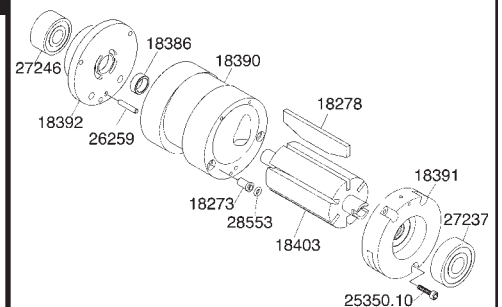

AIR MOTOR CASING ASSEMBLY 18389

18273	AIR MOTOR EXHAUST PISTON	2
18278	AIR MOTOR ROTOR VANES	6
18386	ROTOR SPACER LARGE	1
18390	AIR MOTOR CYLINDER BOLTED	1
18391	AIR MOTOR EXHAUST PLATE BOLTED	1
18392	AIR MOTOR INLET PLATE BOLTED	1
18403	AIR MOTOR ROTOR BOLTED DESIGN	1
25350.10	SOCKET CAP SCREW M3 X 10MM LONG	1
26259	PIN DOWEL 3mm DIA x 16mm LONG	1
27237	BALL RACE FAG 6201.2RSR	1
27246	DOUBLE ROW BEAR RINGER HP3200	1
28553	O-RING 3MM/DX1.5MM SECT	2