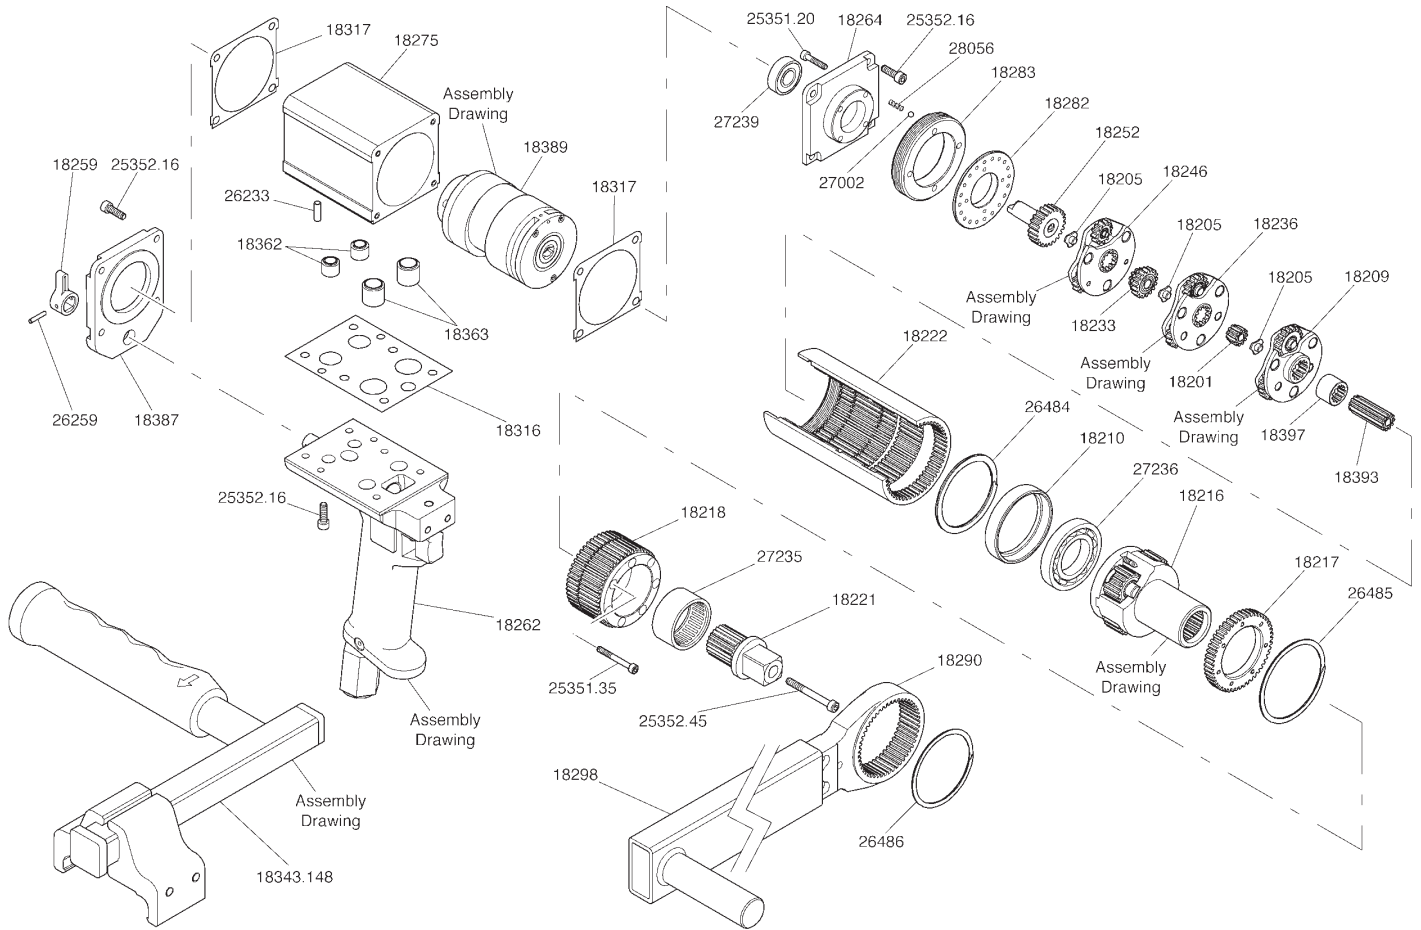

# ADT-1200-3 72MM PNEUTORQUE 3/4" SQ. DR.

## PARTS LIST — FOR REFERENCE ONLY

Index Number	Description	Qty.
18201	GEAR SUN 5:1 20DP	1
18205	RETENTION PLUG SUN GEAR 20DP	3
18209	CARRIER ASSY MULTI-STAGE FINAL	1
18210	HOUSING FOR BALL RACE	1
18216	CARRIER ASSY 5:1 FINAL STAGE	1
18217	RETENTION PLATE 20DP GEARFORM	1
18218	BEARING NOSE 20DP	1
18221	SQ DR 3/4" 20DP REPLACEABLE	1
18222	ANNULUS 20 DP POWER TOOL	1
18233	GEAR ASSY 3.5:1 20DP	1
18236	3.5:1 MULTI-STAGE ASSY 20DP	1
18246	3:1 MULTI-STAGE ASSY 20DP	1
18252	3:1 SHORT MOTOR DRIVE PINION	1
18259	MOTOR DIRECTION CONTROL	1
18262	AIR MOTOR HANDLE ASSY	1
18264	AIR MOTOR FRONT PLATE 72mm	1
18275	AIR MOTOR ALUMINIUM BODY	1
18282	INDEX RING	1
18283	THREADED LOCK RING	1
18290	REACTION ADAPTOR SPLINED	1
18298	REACTION TUBE WITH PEG	1
18316	GASKET AIR MOTOR HANDLE	1

Index Number	Description	Qty.
18317	GASKET FOR COVER PLATE	2
18343.148	LIFTING HANDLE ASSY	1
18362	INLET SEALING RING	2
18363	EXHAUST SEALING RING	2
18387	AIR MOTOR REAR COVER PLATE NEW DESIGN	1
18389	AIR MOTOR CASSETTE BOLTED DESIGN	1
18393	SUN GEAR FINAL PT2000	1
18397	SUPPORT SLEEVE FOR 18393	1
25351.20	SCREWS M4 x 20mm LONG	4
25351.35	SCREWS M4 x 35mm LONG	7
25352.16	SCREWS M5 x 16mm LONG	14
25352.45	SCREWS M5 x 45mm LONG	1
26233	PIN DOWEL 5 DIA x 16 LONG	2
26259	PIN DOWEL 3 DIA x 16 LONG	1
26484	CIRCLIP 60mm INTERNAL	1
26485	CIRCLIP 64mm EXTERNAL	1
26486	CIRCLIP 60mm EXTERNAL	1
27002	STEEL BALL 3/16" DIA	4
27235	NEEDLE ROLLER BEARING	1
27236	BALL RACE 30ID x 55OD x 9WIDE	1
27239	BALL RACE OD28 ID12 W8	1
28056	SPRING COMP LEE	4